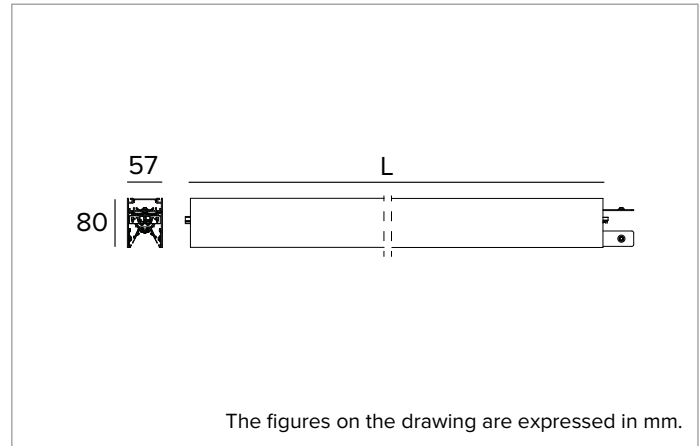

## T006MW830ELPW | LOGICO EASY System 57 - OPAL HO

LED luminaire for ceiling or suspended system installation. Emergency linear module

		3000K	H(m)	D(m)	E <sub>max</sub> (lx)
		Ra80		111°	
Fixture Power	67W	1	2.90	1914	
Source Flux	5418lm	2	5.80	479	
Fixture Flux	5418lm	3	8.70	213	
Efficacy	81lm/W	4	11.60	120	
G0300A	I <sub>max</sub> =353cd/klm	I <sub>max</sub>	1914cd	5	14.49